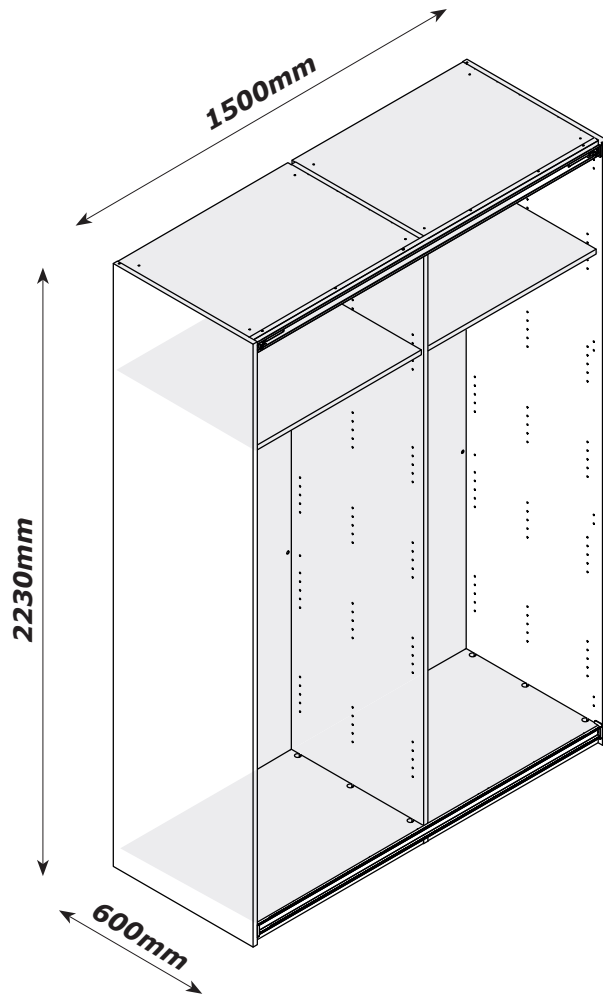

AR8970K76704 + CF8988K

MIX
Wood from
responsible sources
FSC® C011298

**AR8970K
+
AR8969K**

2x AN

QF5838-3

4h

CF8988K

K181 x1
L. 1461mm

K182 x1
L. 1458mm

W330 x2
L. 715mm

CF0227

h x1
30x6x53mm

i x1
30x6x53mm

j x1
9x35x0,5mm

k x1
32,5x9x51,5mm

l x1
32,5x9x51,5mm

H176
x1

m x2
118x9,5x15mm

n x2
42x15x21mm

V5
x14

V188
x2

V119
x10

CF8988K

BU4992

H185
x2

H129
x4

BU4992

V102
x88

V87
x32

H203 x1
L. 2170mm

CF0198

W498
x12